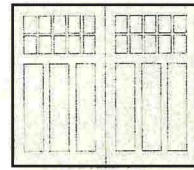

Liberty Carriage Doors

STYLES

GEORGE WASHINGTON

PATRICK HENRY

JOHN ADAMS

We offer a variety of styles of doors to choose from.

THOMAS JEFFERSON

BEN FRANKLIN

Choose from our Custom Carriage House Plus line.

Liberty Carriage Doors is a local manufacturer of custom designed and built Custom Carriage House garage doors.

Their custom door line is made from the finest quality of woods and mahogany, cedar, fir, etc. for both stain grades as well as paint grade models.