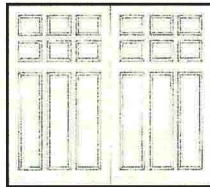

Liberty Carriage Doors

STYLES

GEORGE WASHINGTON

PATRICK HENRY

JOHN ADAMS

We offer a variety of styles of doors to choose from.

THOMAS JEFFERSON

BEN FRANKLIN

Choose from our Custom Carriage House Plus line.

Liberty Carriage Doors is a local manufacturer of custom designed and built Custom Carriage House garage doors.

Their custom door line is made from the finest quality of woods and mahogany, cedar, fir, etc. for both stain grades as well as paint grade models.